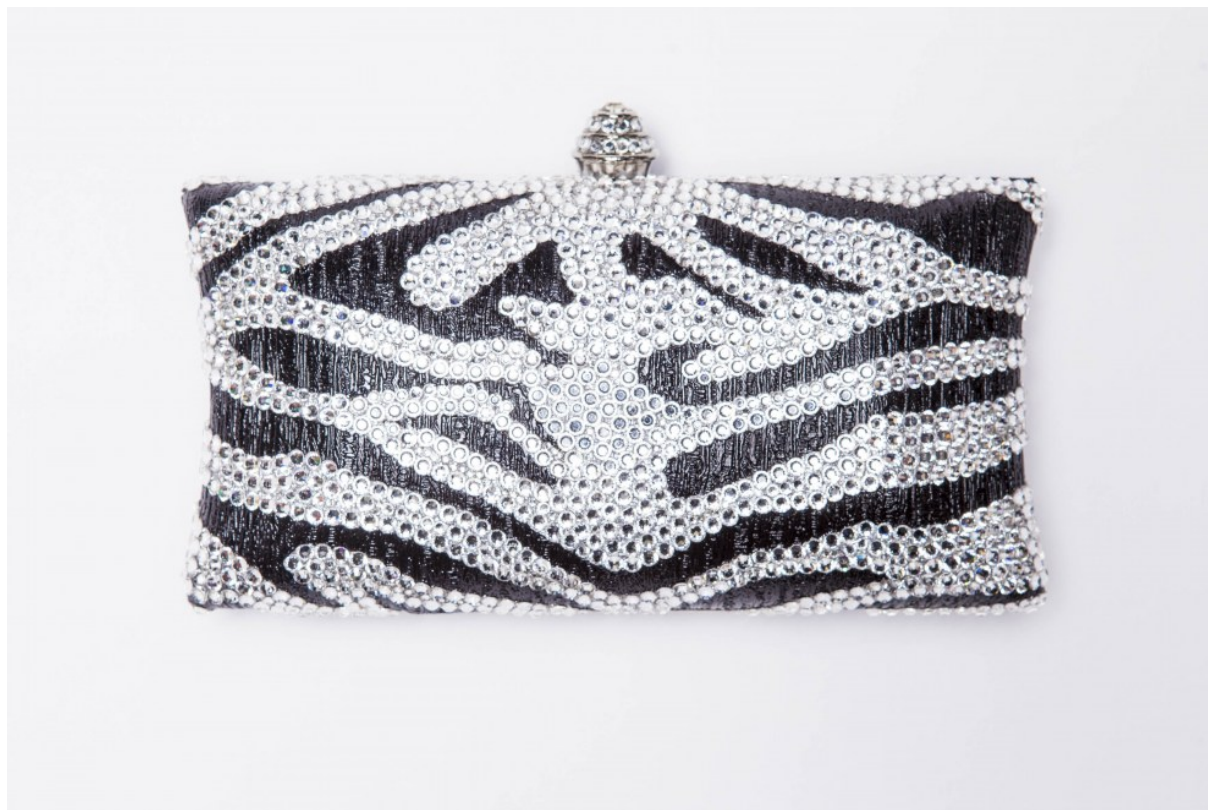

**Animal Instinct**

Mercedes Brunelli jeweled Evening Clutch.

**Rating:** Not Rated Yet

[Ask a question about this product](#)

Manufacturer [Mercedes Brunelli](#)

## Description

- Swarovski Crystal Embellishments
- Handmade in America
- Fits a Smart Phone
- Measures 3 3/4" H x 2" W x 7 1/2" L Opens 4"
- All clutches include two removable metal chains. Crossbody: 54" Shoulder: 15"
- All items ship with travel dust bag and decorative logo dust bag.