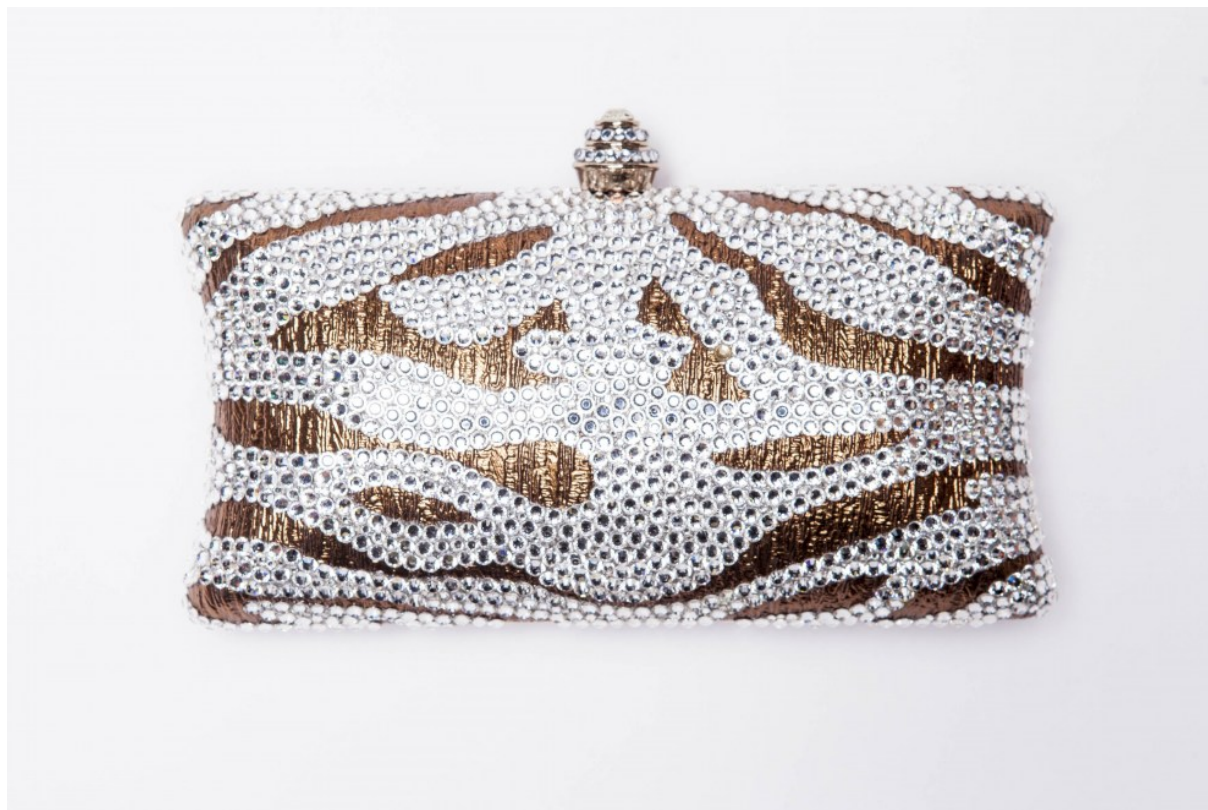

Animal Instinct

Mercedes Brunelli jeweled Evening Clutch.

Rating: Not Rated Yet

[Ask a question about this product](#)

Manufacturer [Mercedes Brunelli](#)

Description

- Swarovski Crystal Embellishments
- Handmade in America
- Fits a Smart Phone
- Measures 3 3/4" H x 2" W x 7 1/2" L Opens 4"
- All clutches include two removable metal chains. Crossbody: 54" Shoulder: 15"
- All items ship with travel dust bag and decorative logo dust bag.