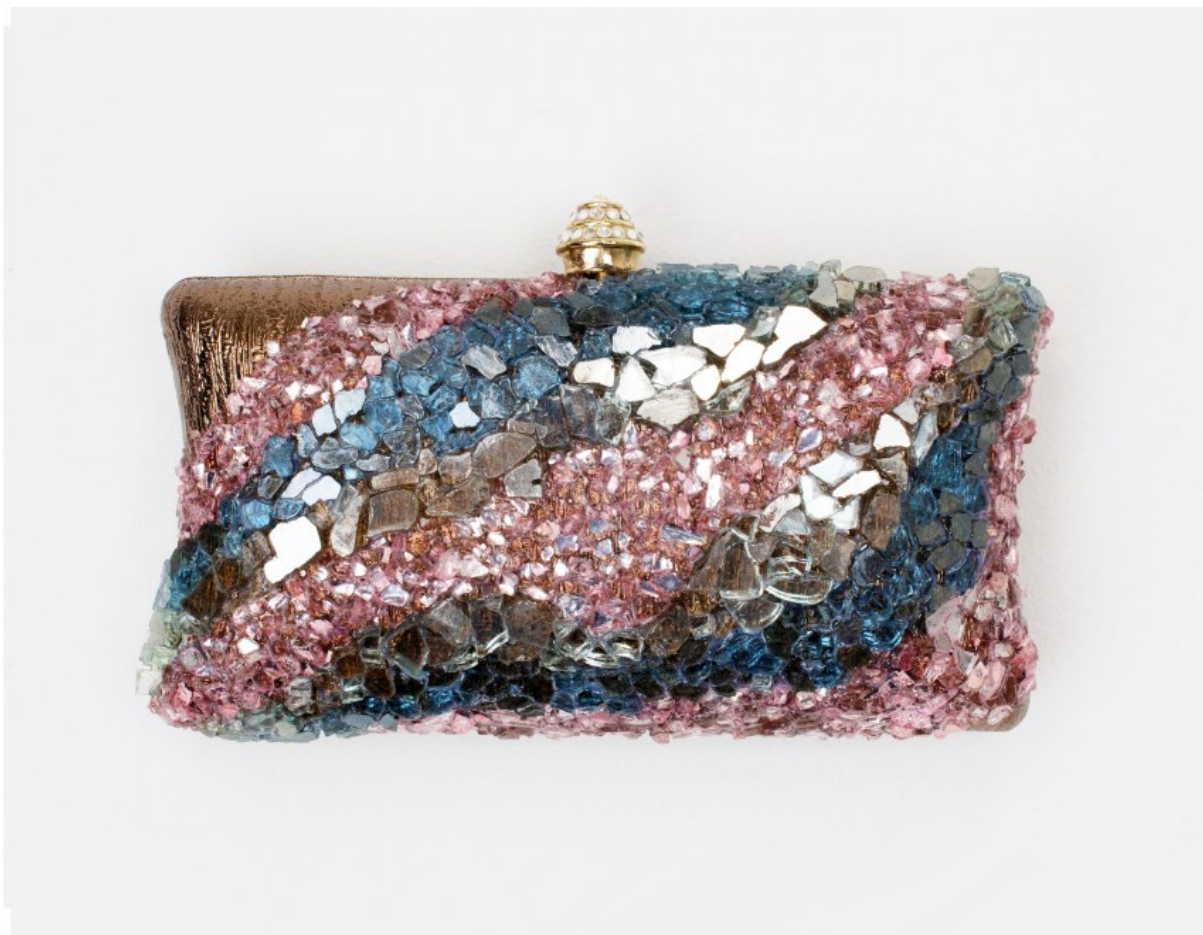

**Rock Candy**

Handmade Wearable Art Clutch

**Rating:** Not Rated Yet

[Ask a question about this product](#)

Manufacturer [Mercedes Brunelli](#)

## Description

Dyed Glass Hand Placed Embellishments

Handmade in America

Fits a Smart Phone

Measures 3 3/4" H x 2" W x 7 1/2" L Opens 4"

All clutches include two removable metal chains. Crossbody: 54" Shoulder: 15"